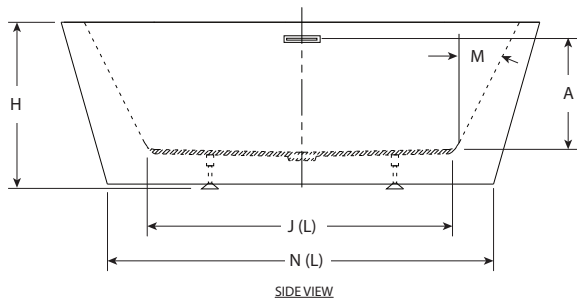

NOTE
The overall dimensions are nominal with a tolerance of +0 and -.25" (6mm).

CAUTION: The integral overflow cover is not removable. The warranty will be voided if attempted.

Key Dimensions

NOTE: Drawings not to scale.

*Deck width reflects only area indicated on detail.

©2017 Jacuzzi Luxury Bath • For additional information call Customer Service 800-288-4002 • www.jacuzzi.com/baths/

Refer to installation instructions included with fixture before beginning installation. Please confirm product availability and specifications before commencing with any installation work
PRODUCT SPECIFICATIONS AND AVAILABILITY ARE SUBJECT TO CHANGE WITHOUT NOTICE.