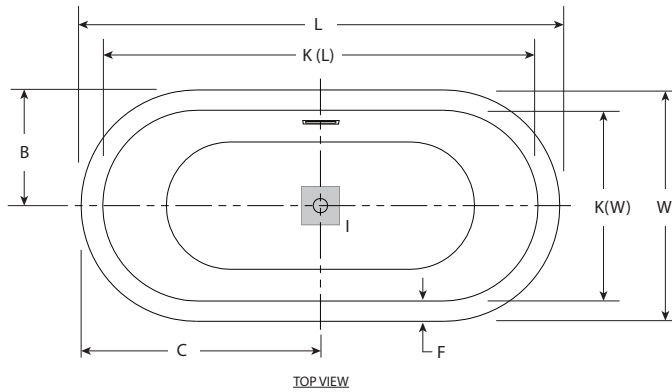

NOTE
The overall dimensions are nominal with a tolerance of +0 and -.25" (6mm).

CAUTION: The integral overflow cover is not removable. The warranty will be voided if attempted.

Key Dimensions

NOTE: Drawings not to scale.

*Deck width reflects only area indicated on detail.

©2017 Jacuzzi Luxury Bath • For additional information call Customer Service 800-288-4002 • www.jacuzzi.com/baths/

Refer to installation instructions included with fixture before beginning installation. Please confirm product availability and specifications before commencing with any installation work
PRODUCT SPECIFICATIONS AND AVAILABILITY ARE SUBJECT TO CHANGE WITHOUT NOTICE.