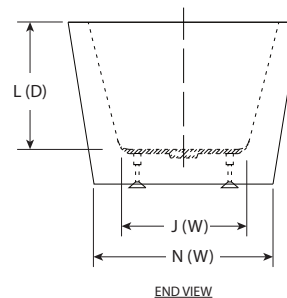

NOTE
The overall dimensions are nominal with a tolerance of +0 and -.25" (6mm).

CAUTION: The integral overflow cover is not removable. The warranty will be voided if attempted.

Key Dimensions

NOTE: Drawings not to scale.

*Deck width reflects only area indicated on detail.

©2017 Jacuzzi Luxury Bath • For additional information call Customer Service 800-288-4002 • www.jacuzzi.com/baths/

Refer to installation instructions included with fixture before beginning installation. Please confirm product availability and specifications before commencing with any installation work
PRODUCT SPECIFICATIONS AND AVAILABILITY ARE SUBJECT TO CHANGE WITHOUT NOTICE.